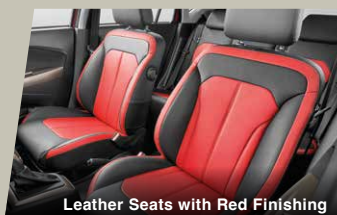

1.5 X

1.3 G

PERODUA
**SMART
DRIVE
ASSIST***

ADVANCED SAFETY ASSIST (A.S.A.)
DRIVING ASSIST
PARKING ASSIST
HEADLAMP ASSIST

*G, X and H variants available with selected PSDA features only.

Leather Seats with Red Finishing