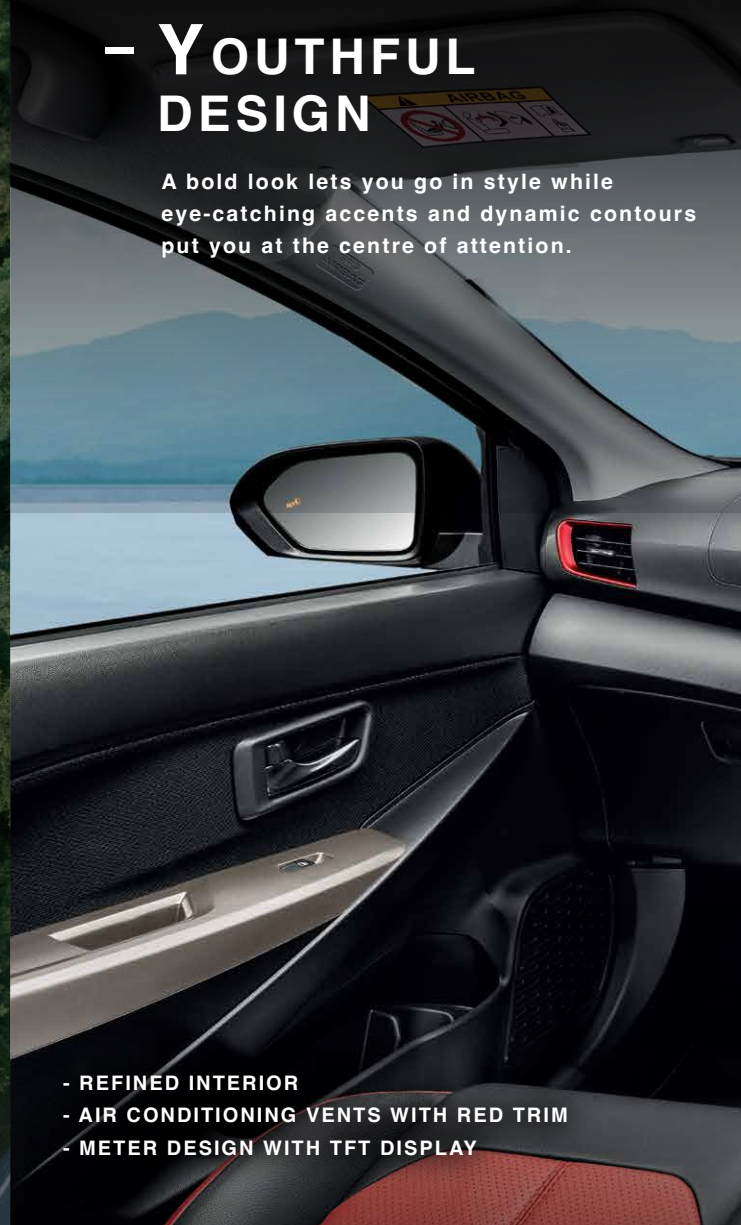

- MODERN TECHNOLOGY

Whatever you're up to and wherever you're off to, the Myvi offers more savings and more kilometres for work or play.

EEV ENGINE WITH D-CVT

The D-CVT transmission enables smooth shifting that offers the responsive ride you want and the fuel economy you need to go further.

BEST-IN-CLASS FUEL EFFICIENCY

1.3 l

22.2 km/l*

1.5 l

21.1 km/l*

*ECE Mode with 'Eco Idle'.

- YOUTHFUL DESIGN

A bold look lets you go in style while eye-catching accents and dynamic contours put you at the centre of attention.

- REFINED INTERIOR
- AIR CONDITIONING VENTS WITH RED TRIM
- METER DESIGN WITH TFT DISPLAY